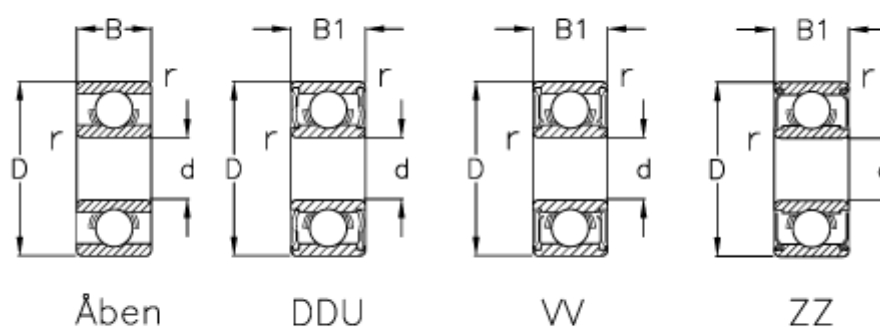

Data Sheet

Article number: 570408008004A

Description: NSK Bearing 628 ZZ shielded
d=8 D=24 B=8 single-pack

Measures

B	= 8	Max rpm ZZ-WW = 28000
B1	= 8	r min = 0.3
d	= 8	Type = 628
D	= 24	
Load Cor (N)	= 1430	
Load Cr (N)	= 3350	
Max rpm DD	= 24000	
Max rpm open	= 34000	